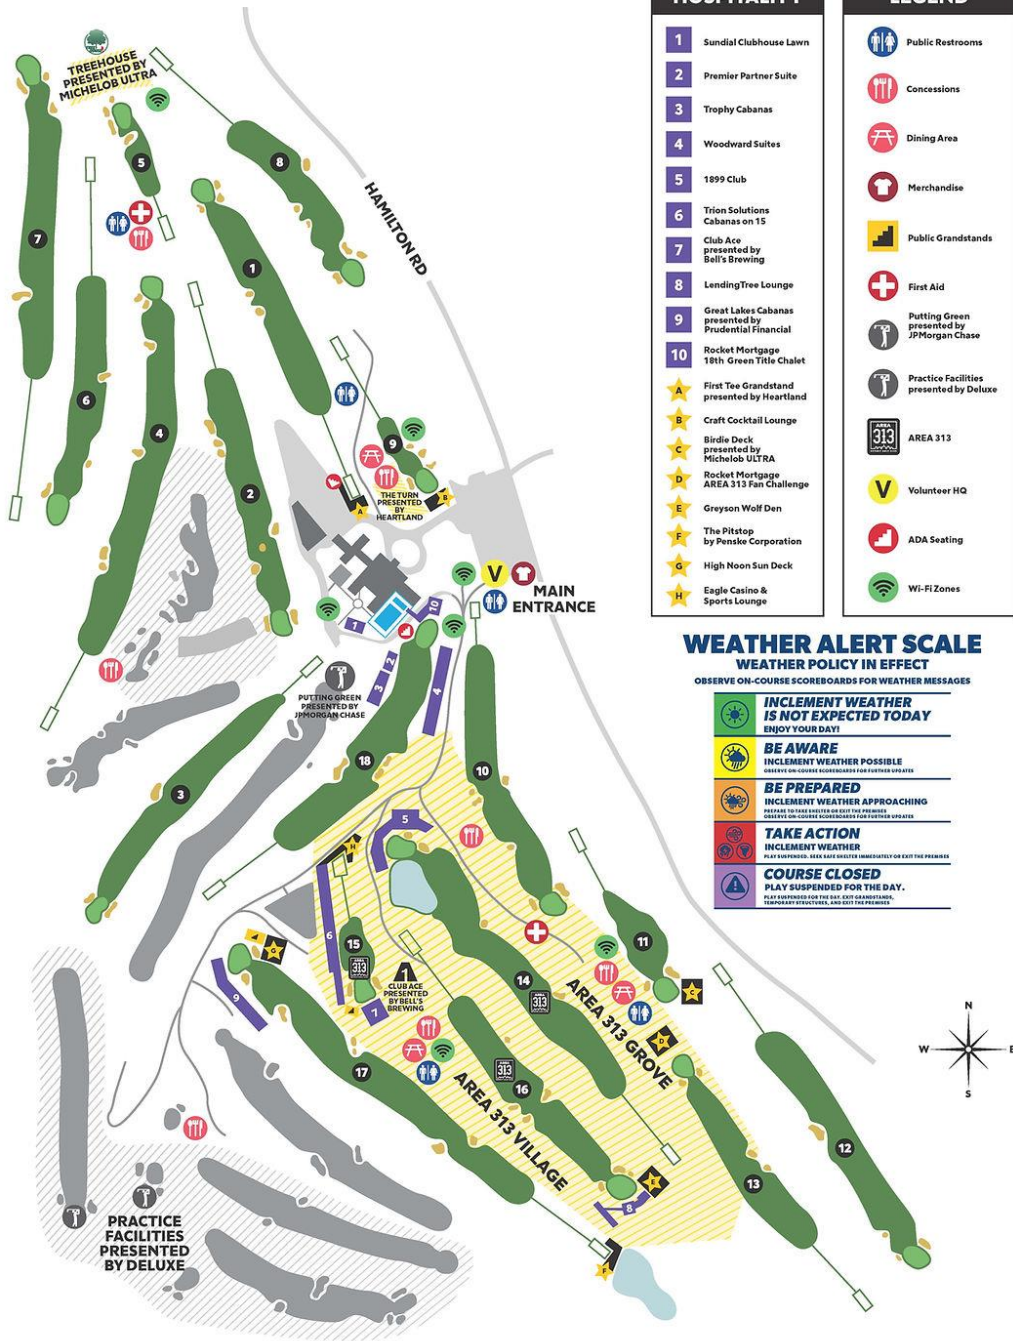

ROCKET Mortgage Classic

HOSPITALITY

- 1 Sundial Clubhouse Lawn
- 2 Premier Partner Suite
- 3 Trophy Cabanas
- 4 Woodward Suites
- 5 1899 Club
- 6 Trion Solutions Cabanas on 15
- 7 Club Ace presented by Bell's Brewing
- 8 LendingTree Lounge
- 9 Great Lakes Cabanas presented by Prudential Financial
- 10 Rocket Mortgage 18th Green Title Chalet
- A First Tee Grandstand presented by Heartland
- B Craft Cocktail Lounge
- C Billie Deck presented by Michelob ULTRA
- D Rocket Mortgage AREA 313 Fan Challenge
- E Greyson Wolf Den
- F The Pitstop by Penske Corporation
- G High Noon Sun Deck
- H Eagle Casino & Sports Lounge

LEGEND

- Public Restrooms
- Concessions
- Dining Area
- Merchandise
- Public Grandstands
- First Aid
- Putting Green presented by JPMorgan Chase
- Practice Facilities presented by Deluxe
- AREA 313
- Volunteer HQ
- ADA Seating
- Wi-Fi Zones

WEATHER ALERT SCALE

WEATHER POLICY IN EFFECT

Hole	1	2	3	4	5	6	7	8	9	10	11	12	13	14	15	16	17	18	Total
Par	4	4	4	5	3	4	5	4	3	4	3	4	4	5	3	4	5	4	72
YDS	397	453	393	635	167	461	552	372	207	425	233	489	393	555	160	446	577	455	7370